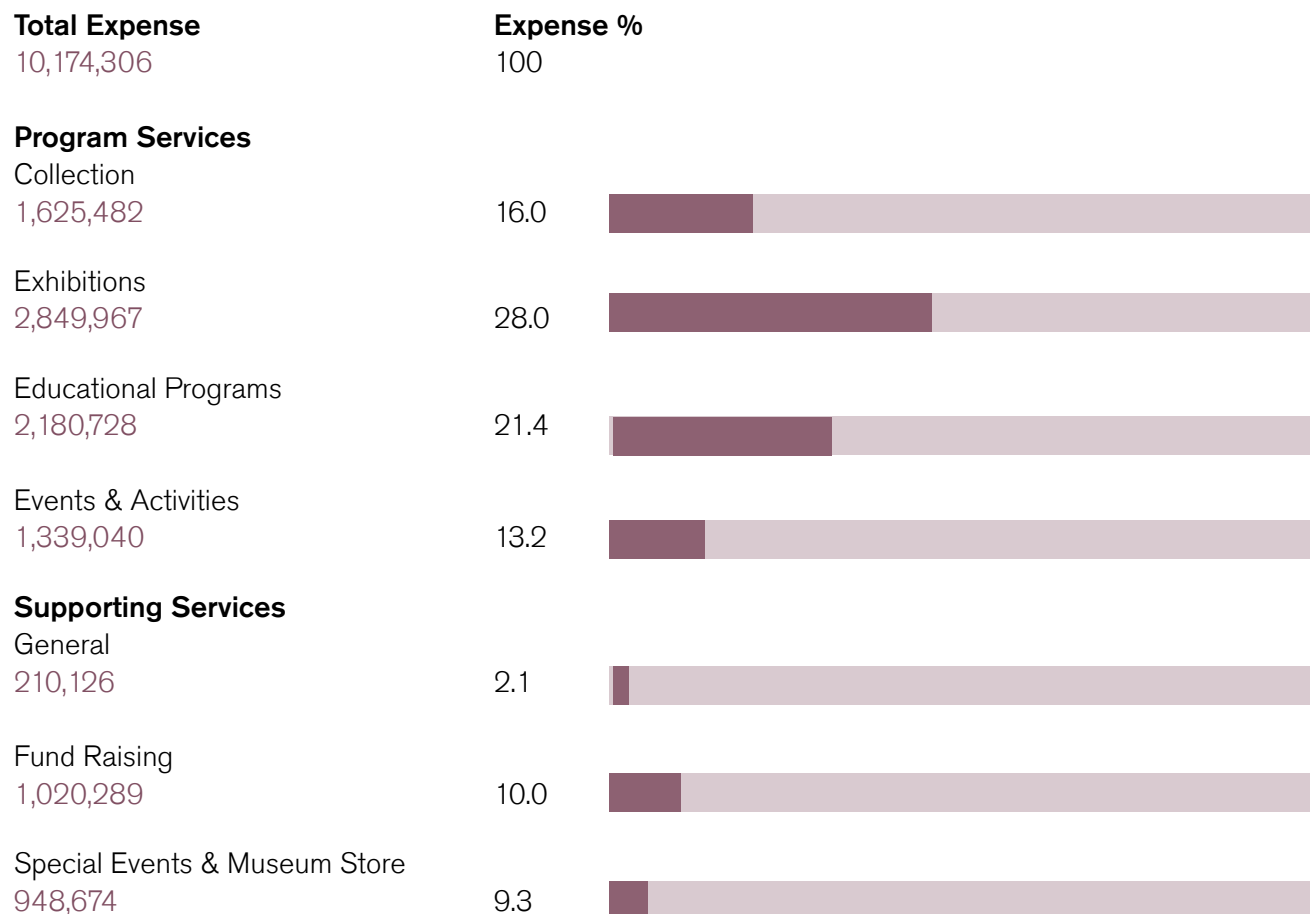

FINANCIAL HIGHLIGHTS 2018

donor listings

2018 Fiscal Year
(July 1, 2017 – June 30, 2018)

The Columbus Museum of Art would like to thank its members and contributors for their generous support from July 1, 2017 through June 30, 2018. Donations of all sizes come to the Museum from individuals, foundations, government entities, and corporations. The following cumulative levels include gifts of cash and in-kind goods and services. The dedication and support of our donors enables us to continue our mission of providing great experiences with great art for everyone. Thank you!

Gifts to the Annual Fund

- **$1,000,000+** ▪ Franklin County Commissioners
- **$250,000 - $499,999** ▪ The Columbus Foundation ▪ Greater Columbus Arts Council ▪ Roy Lichtenstein Foundation ▪ Nationwide Insurance Foundation
- **$100,000 - $249,999** ▪ Anonymous ▪ Battelle ▪ The Columbus Foundation ▪ Mrs. Sara Jo Kobacker ▪ L Brands Foundation ▪ Ohio Arts Council ▪ PNC Foundation ▪ The Andy Warhol Foundation for the Visual Arts
- **$50,000 - $99,999** ▪ Art Escapes Auxiliary ▪ Mrs. Rhoma Berlin ▪ Cardinal Health Foundation ▪ Jeff and Lisa Edwards ▪ Huntington Bank ▪ Sarah and Dan Kay ▪ William and Sarah Ross Soter ▪ Mr. and Mrs. Robert D. Walter ▪ Women's Board Auxiliary
- **$25,000 - $49,999** ▪ Anonymous ▪ Pamela and Jack Beeler Family ▪ Beth Crane and Richard McKee ▪ Mrs. Loann W. Crane ▪ Dr. Johanna S. DeStefano ▪ Express ▪ Bebe and John Finn ▪ Mr. and Mrs. Robert L. Fox ▪ Sue and Norval Goss ▪ Ann and Tom Hoaglin ▪ Martha Holden Jennings Foundation ▪ JPMorgan Chase Foundation ▪ Mr. and Mrs. David C. Patterson ▪ Fred and Lee Pfening Fund ▪ Erdis G. Robinson Trust ▪ Mr. David R. Schooler ▪ Jeanie and Jay Schottenstein ▪ Schumacher Foundation Trustees in memory of Michael H. Finnell ▪ Siemer Family Foundation ▪ Skestos Family Foundation ▪ Arlene and Michael Weiss