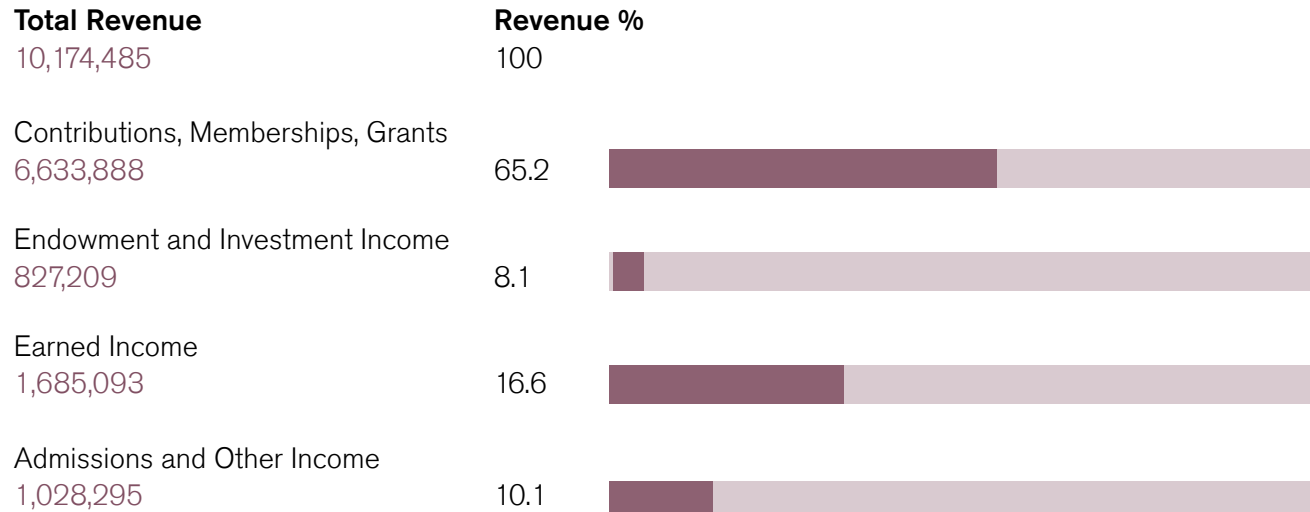

FINANCIAL HIGHLIGHTS 2018

donor listings

2018 Fiscal Year
(July 1, 2017 – June 30, 2018)

The Columbus Museum of Art would like to thank its members and contributors for their generous support from July 1, 2017 through June 30, 2018. Donations of all sizes come to the Museum from individuals, foundations, government entities, and corporations. The following cumulative levels include gifts of cash and in-kind goods and services. The dedication and support of our donors enables us to continue our mission of providing great experiences with great art for everyone. Thank you!

Gifts to the Annual Fund

- **$1,000,000+** ▪ Franklin County Commissioners
- **$250,000 - $499,999** ▪ The Columbus Foundation ▪ Greater Columbus Arts Council ▪ Roy Lichtenstein Foundation ▪ Nationwide Insurance Foundation
- **$100,000 - $249,999** ▪ Anonymous ▪ Battelle ▪ The Columbus Foundation ▪ Mrs. Sara Jo Kobacker ▪ L Brands Foundation ▪ Ohio Arts Council ▪ PNC Foundation ▪ The Andy Warhol Foundation for the Visual Arts
- **$50,000 - $99,999** ▪ Art Escapes Auxiliary ▪ Mrs. Rhoma Berlin ▪ Cardinal Health Foundation ▪ Jeff and Lisa Edwards ▪ Huntington Bank ▪ Sarah and Dan Kay ▪ William and Sarah Ross Soter ▪ Mr. and Mrs. Robert D. Walter ▪ Women's Board Auxiliary
- **$25,000 - $49,999** ▪ Anonymous ▪ Pamela and Jack Beeler Family ▪ Beth Crane and Richard McKee ▪ Mrs. Loann W. Crane ▪ Dr. Johanna S. DeStefano ▪ Express ▪ Bebe and John Finn ▪ Mr. and Mrs. Robert L. Fox ▪ Sue and Norval Goss ▪ Ann and Tom Hoaglin ▪ Martha Holden Jennings Foundation ▪ JPMorgan Chase Foundation ▪ Mr. and Mrs. David C. Patterson ▪ Fred and Lee Pfening Fund ▪ Erdis G. Robinson Trust ▪ Mr. David R. Schooler ▪ Jeanie and Jay Schottenstein ▪ Schumacher Foundation Trustees in memory of Michael H. Finnell ▪ Siemer Family Foundation ▪ Skestos Family Foundation ▪ Arlene and Michael Weiss